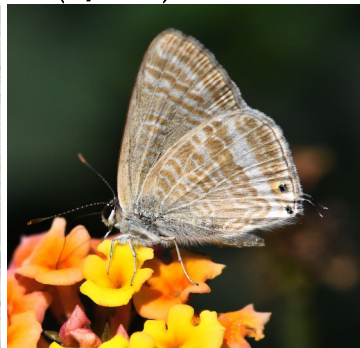

## The Fluttering Gems

A Photographic Compilation of Butterflies seen in ANDC Campus

Vinesh Kumar & Rajesh Chaudhary  
Department of Biomedical Science

Common Leopard (*Phalanta phalantha*)

Common Evening Brown (*Melanitis leda*)

Striped Tiger (*Danaus genutia*)

Yellow Fanny (*Junonia hierta*)

Common Emigrant (*Catopsilia pomona*)

Plains Cupid (*Chilades pandava*)

Spotless Grass Yellow (*Eurema lacta*)

Common Baron (*Euthalia aconthis*)

Pea Blue (*Lampides boeticus*)

Tiny Grass Blue (*Zizula hylax*)

Psyche (*Leptosis nina*)

Dark Grass Blue (*Zizeeria karsandra*)

Yellow Orange-tip (*Xanthopan pyrene*)

Common Castor (*Ariadne merione*)

Mottled Emigrant (*Catopsilia pyranthe*)