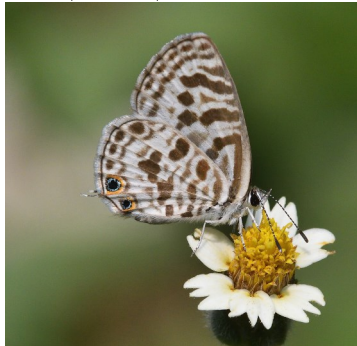

## The Fluttering Gems

A Photographic Compilation of Butterflies seen in ANDC Campus

Vinesh Kumar & Rajesh Chaudhary  
Department of Biomedical Science

Common Leopard (*Phalanta phalantha*)

Common Evening Brown (*Melanitis leda*)

Pea Blue (*Lampides boeticus*)

Tiny Grass Blue (*Zizula hylax*)

Psyche (*Leptosis nina*)

Dark Grass Blue (*Zizeeria karsandra*)

Yellow Orange-tip (*Xanthopan pyrene*)

Common Castor (*Ariadne merione*)

Mottled Emigrant (*Catopsilia pyranthe*)

Gram Blue (*Euchrysops cnejus*)

Painted Lady (*Vanessa cardui*)

Common Grass Yellow (*Extrema hecabe*)

Peacock Pansy (*Junonia almana*)

Forget-me-not (*Catoclypsus strabo*)

Common Mormon (*Papilio polytes*)

Indian Cabbage White (*Pieris canidia*)

Zebra Blue (*Leptotes plinius*)

Common Jay (*Graphium doson*)

Pale Grass Blue (*Pseudonitzscheria maha*)

Pioneer (*Belenois aurora*)

Danaid Eggfly (*Hypolimnas misippus*)